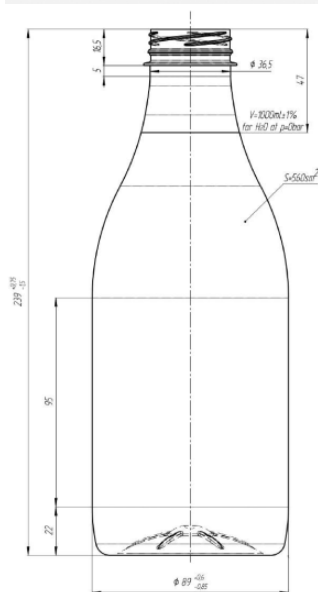

Milk 1000

General info

Item no. (SKU):	
Family / Range:	Milk
Capacity:	1000ml
Neck:	38mm 3-Start
Weight:	27
Shape:	Round
Material:	PET
Colour:	All Colours Available
Print Areas:	
Country of Origin:	Lithuania

Packaging Info

Packed in Boxes

Box Dimensions (mm):	594 x 394 x 448
Quantity per box (pcs):	
Boxes per pallet (pcs):	
Quantity per pallet (pcs):	
Net weight (kg):	
Gross weight (kg):	
Pallet height (mm):	2400

Packed in PE bags on trays (Full pallet)

Tray dimensions (mm):	1200 x 800 x 50
Quantity per tray (pcs):	125
Quantity per PE bag (pcs):	
PE bags per tray (pcs):	
Trays per pallet (pcs):	9
Quantity per pallet (pcs):	1125
Net weight (kg):	30
Gross weight (kg):	44
Pallet height (mm):	2400